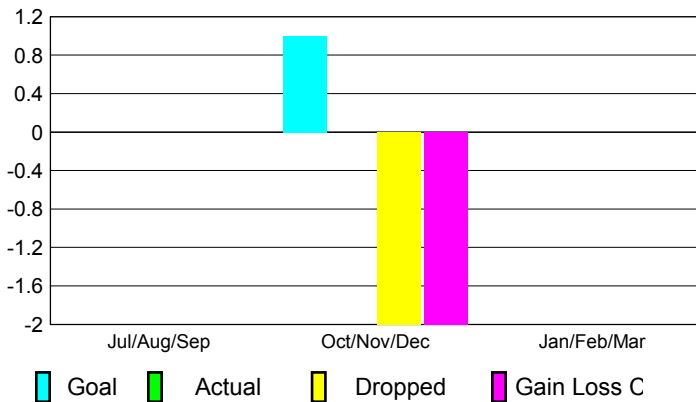

## CLUBS

Club Results  
2012-2013

Clubs  
2011-2012

Month	New Club Goal	Actual New Clubs	Actual Dropped Clubs	Gain/Loss of Clubs	Gain/Loss of Clubs
Jul/Aug/Sep	0	0	0	0	0
Oct/Nov/Dec	1	0	-2	-2	0
Jan/Feb/Mar	0				0
<b>Totals</b>	<b>1</b>	<b>0</b>	<b>-2</b>	<b>-2</b>	<b>0</b>

### Club Results 2012-2013

Goal, New, Dropped, Gain/Loss

### Comparison of Club Gain/Loss

Current Year Compared to the Previous Year